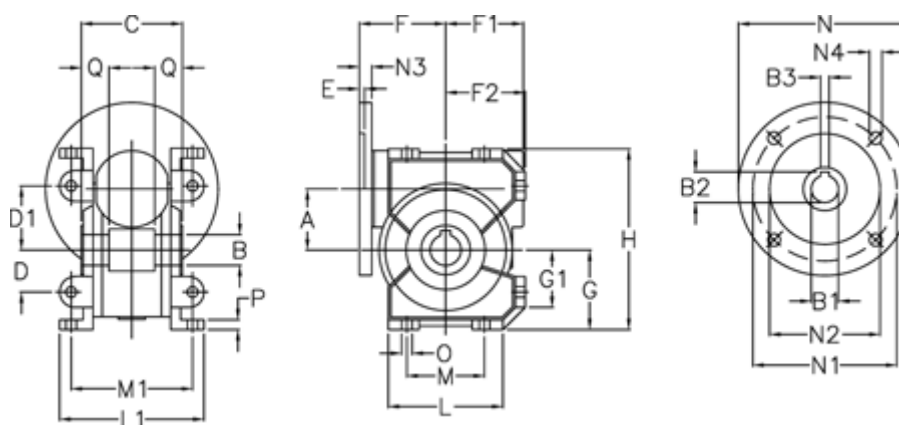

Data Sheet

Article number: 3918049028032

Description: Worm gear with st. steel hollow shaft
VF 49 EP-U-28- 80B5

Measures

a	= 49.5	E	= 3.0	L	= 93	N4	= 11.5
B	= 25	F	= 70	L1	= 117.0	O	= 8.5
B1 E7	= 19	F1	= 63	M	= 63	P	= 8
B2	= 21.8	F2	= 64.5	M1	= 98.5	Q	= 22.5
B3 H9	= 6	g	= 64.5	N	= 200		
C	= 82	G1	= 46.5	N1	= 165		
D	= 34	H	= 146.5	N2	= 130		
D1	= 52	H1	= 110.5	N3	= 10.0		